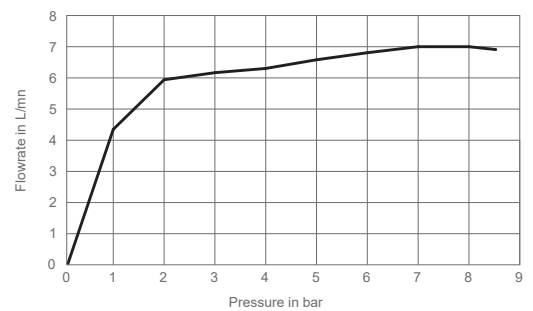

Artifacts Handshower	72776
----------------------	-------

Product Description: Artifacts handshower

Colour/Finish: Polished Chrome

Material: ABS Body

Minimum Pressure: 0.3 bar

Product Weight (kg): 0.6

Fixings Included: No

Guarantee (Years): 5

Additional Information: KOHLER® finishes resist corrosion and tarnishing, whilst solid brass construction ensures durability and reliability.

Flow Diagram

Dimensions (mm):